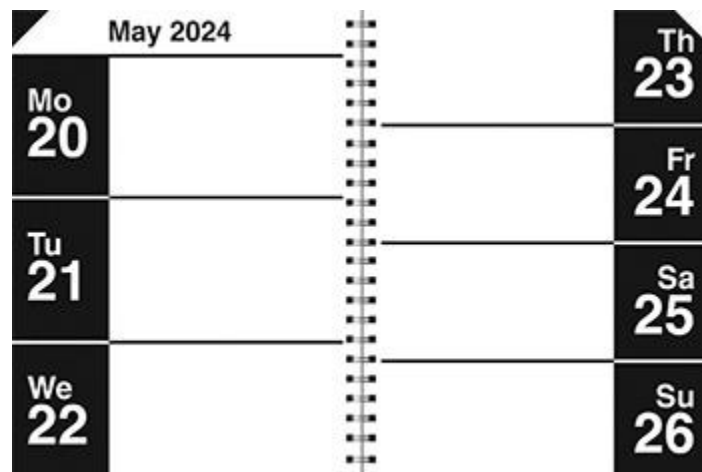

A6 VIP POCKET DIARY 2024

4Sight Vision Support have a range of Large Print Stationery available including diaries and calendars.

- Hard yellow cover. Fits neatly in pocket or handbag
- Perforated corners to help keep track of pages
- Contact details page, forward planner and spare pages for notes

PRICE - £6.50

PSS LAPEL BADGE

The shaded eye symbol was commissioned by the Partially Sighted Society in the early 1980s for use as its logo. In 1982 it was accepted by the Northern European Sector of the World Health Organisation as the International Symbol of Visual Disability.

- Metal lapel badge with pin fastening
- 2.7 cm diameter, 6.5 cm in length
- Black on yellow

Also available with the words 'I AM BLIND'
CODE: A09B