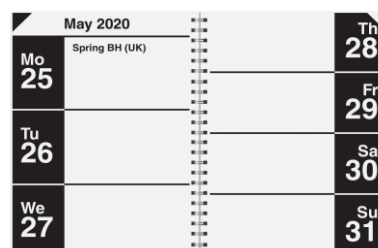

A6 VIP POCKET DIARY 2020

4Sight Vision Support has a range of Large Print Stationery available including diaries, calendars, telephone and address books.

- Re-useable cover for next years diary
- Perforated corners to help keep track of pages
- contact details page, forward planner and spare pages for notes.