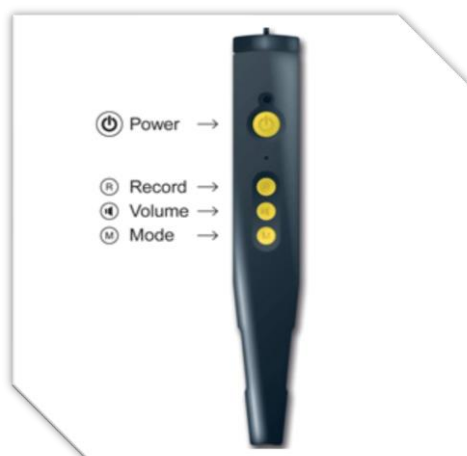

PENFRIEND 3 AUDIO LABELLER

Label your household items with your own recordings. When you need to identify the item, simply place the PenFriend on to the label and it will play back your recording! It can also be used as an MP3 music player and Talking Book player.

- 8GB internal memory stores up to 250 hours of recordings.
  Memory is expandable by SD card up to 16GB.
- 127 labels, 10 Magnetic lables, 1 Lanyard and 1 keyfob;
  with four recording-spots supplied
- Additional packs of labels available

PRICE - £85.00